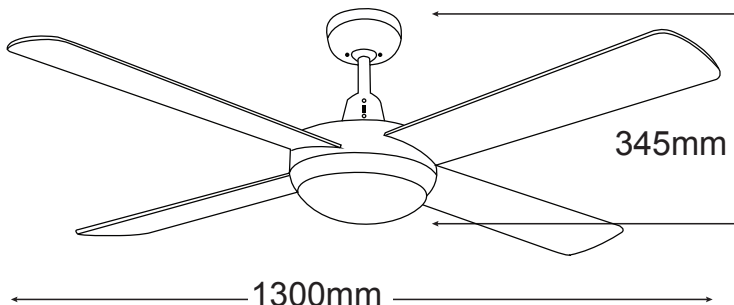

LIFESTYLE

Lifestyle 24W LED 3000K

The Lifestyle 24W LED ceiling fan utilises a 24W SMD LED light kit (DLS30KIT), producing a warm white colour (3000K) with a total lumen output of 1800lm. Additionally, the Lifestyle LED is completely dimmable, and is available in both white and brushed aluminium finish.

DLS1343B

DLS1343W

FEATURES

- /// Full 3 year In Home warranty
- /// Premium grade computer aligned bearings
- /// Anti rust die cast aluminium body
- /// 3 speed wall control with light switch
- /// 24W 3000K 1800 lumen SMD LED Light
- /// 24W LED Light has 50,000 hour lifetime
- /// Fully reversible for summer & winter
- /// Powerful 69W motor
- /// Electronically factory balanced blades
- /// Sealed solid plywood blades
- /// Remote control adaptable
- /// 1300mm (52") blade diameter
- /// Hangsure angle canopy
- /// 12.5 degree blade pitch

DIAGRAMS

24w LED

	FORWARD/REVERSE			WALL CONTROL	LUMINOUS FLUX	MAX AIR FLOW
	High	Medium	Low			
CURRENT	0.293A/ 0.279A	0.2A	0.138A	3 Speed 2 + 3 5µF / 300V	Up to 1800 lm	226m ³ min-1
POWER	69W	30W	14.6W			