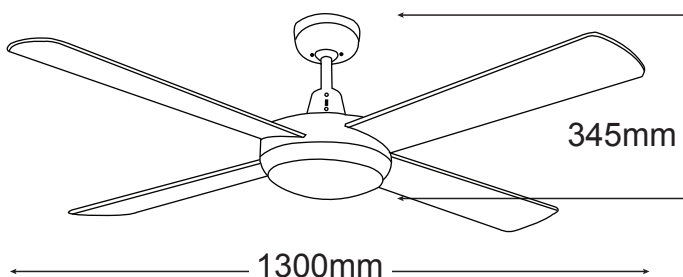

DIAGRAMS

	FORWARD/REVERSE			WALL CONTROL	LUMINOUS FLUX	MAX AIR FLOW
	High	Medium	Low			
CURRENT	0.293A/ 0.279A	0.2A	0.138A	3 Speed 2 + 3 5µF / 300V	1800 lm	226m³ min-1
POWER	69W	30W	14.6W