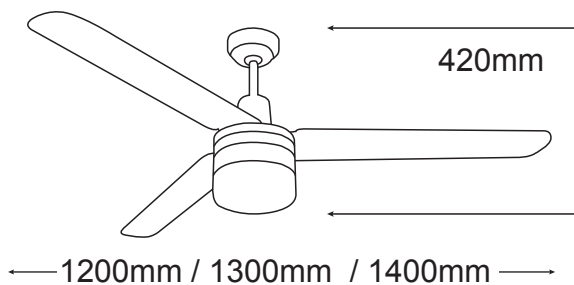

FST1234SCR (1200mm)
FST1334SCR (1300mm)
FST1434SCR (1400mm)

FST1234WCR (1200mm)
FST1334WCR (1300mm)
FST1434WCR (1400mm)

FEATURES

- /// 2 year In Home warranty
- /// High quality brushed nickel and white finishes available
- /// 17 degree blade pitch
- /// Interchangeable blades to make Trisera a 3 blade or 4 blade ceiling fan
- /// Reversible motor for summer & winter
- /// Available in 1200mm (48"), 1300mm (52"), and 1400mm (56")
- /// 3 speed infra-red remote control with light delay feature included
- /// Fast fix blade attachment system
- /// 304 stainless steel blades on Brushed Nickel models
- /// Silicon coated aluminium blades on White models

DIAGRAMS

Trisera Fan 4 Blade fan w/ Clipper light & Remote: FST1234 / FST1334 / FST1434

	FORWARD/REVERSE			WALL CONTROL	LUMINOUS FLUX	MAX AIR FLOW
	High	Medium	Low			
CURRENT	0.23A	0.17A	0.12A	N/A	GLS: 710 lm C/Fluro 900lm	TBA
POWER	54W	25W	14.6W			