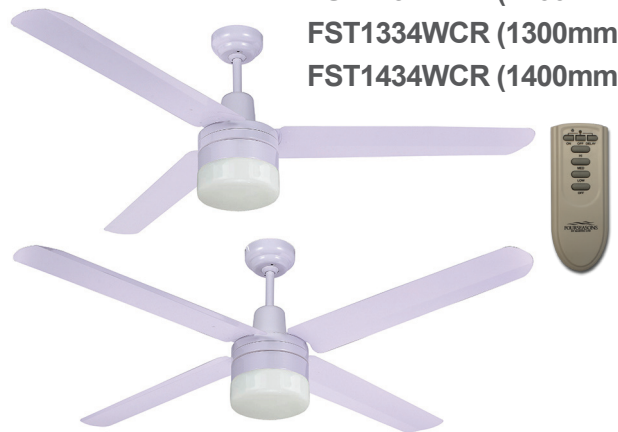

Trisera

Trisera Clipper Light Remote

The Trisera series is unique in that it incorporates a ceiling fan that is adaptable to 3 or 4 blades, the choice is totally yours. The Trisera also features a sleek contemporary design at a budget price without compromising high air movement.

FST1234SCR (1200mm)
FST1334SCR (1300mm)
FST1434SCR (1400mm)

FST1234WCR (1200mm)
FST1334WCR (1300mm)
FST1434WCR (1400mm)

FEATURES

- /// 2 year In Home warranty
- /// High quality brushed nickel and white finishes available
- /// 17 degree blade pitch
- /// Interchangeable blades to make Trisera a 3 blade or 4 blade ceiling fan
- /// Reversible motor for summer & winter
- /// Available in 1200mm (48"), 1300mm (52"), and 1400mm (56")
- /// 3 speed infra-red remote control with light delay feature included
- /// Fast fix blade attachment system
- /// 304 stainless steel blades on Brushed Nickel models
- /// Silicon coated aluminium blades on White models

DIAGRAMS

Trisera Fan 4 Blade fan w/ Clipper light & Remote: FST1234 / FST1334 / FST1434

	FORWARD/REVERSE			WALL CONTROL	LUMINOUS FLUX	MAX AIR FLOW
	High	Medium	Low			
CURRENT	0.23A	0.17A	0.12A	N/A	GLS: 710 lm C/Fluro 900lm	TBA
POWER	54W	25W	14.6W			

Trisera Fan 3 Blade fan w/ Clipper light & Remote: FST1234 / FST1334 / FST1434

	FORWARD/REVERSE			WALL CONTROL	LUMINOUS FLUX	MAX AIR FLOW
	High	Medium	Low			
CURRENT	0.23A	0.17A	0.12A	N/A	GLS: 710 lm C/Fluro 900lm	TBA
POWER	53W/52W	25W	12W			